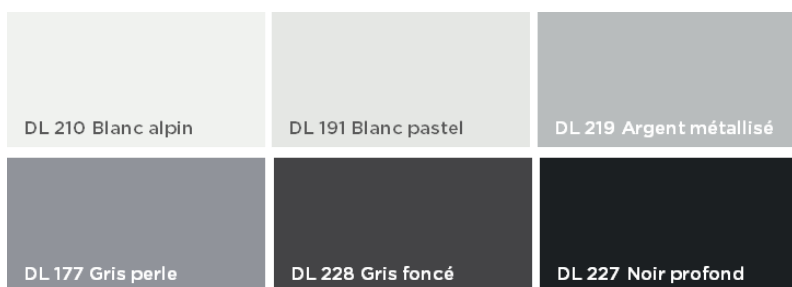

PLANILAQUE

DOLCE VITA

COCOON

URBAN

POP